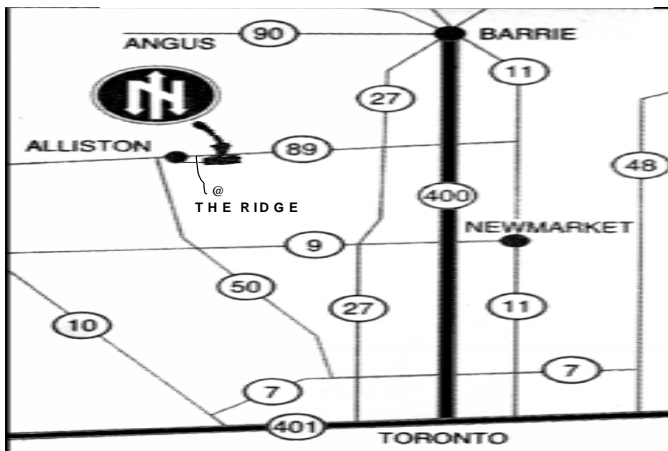

LUNCH: Nottawasaga Inn Resort (6015 Highway #89) appox 2:00 pm

www.friendshipcharity.com

VOID